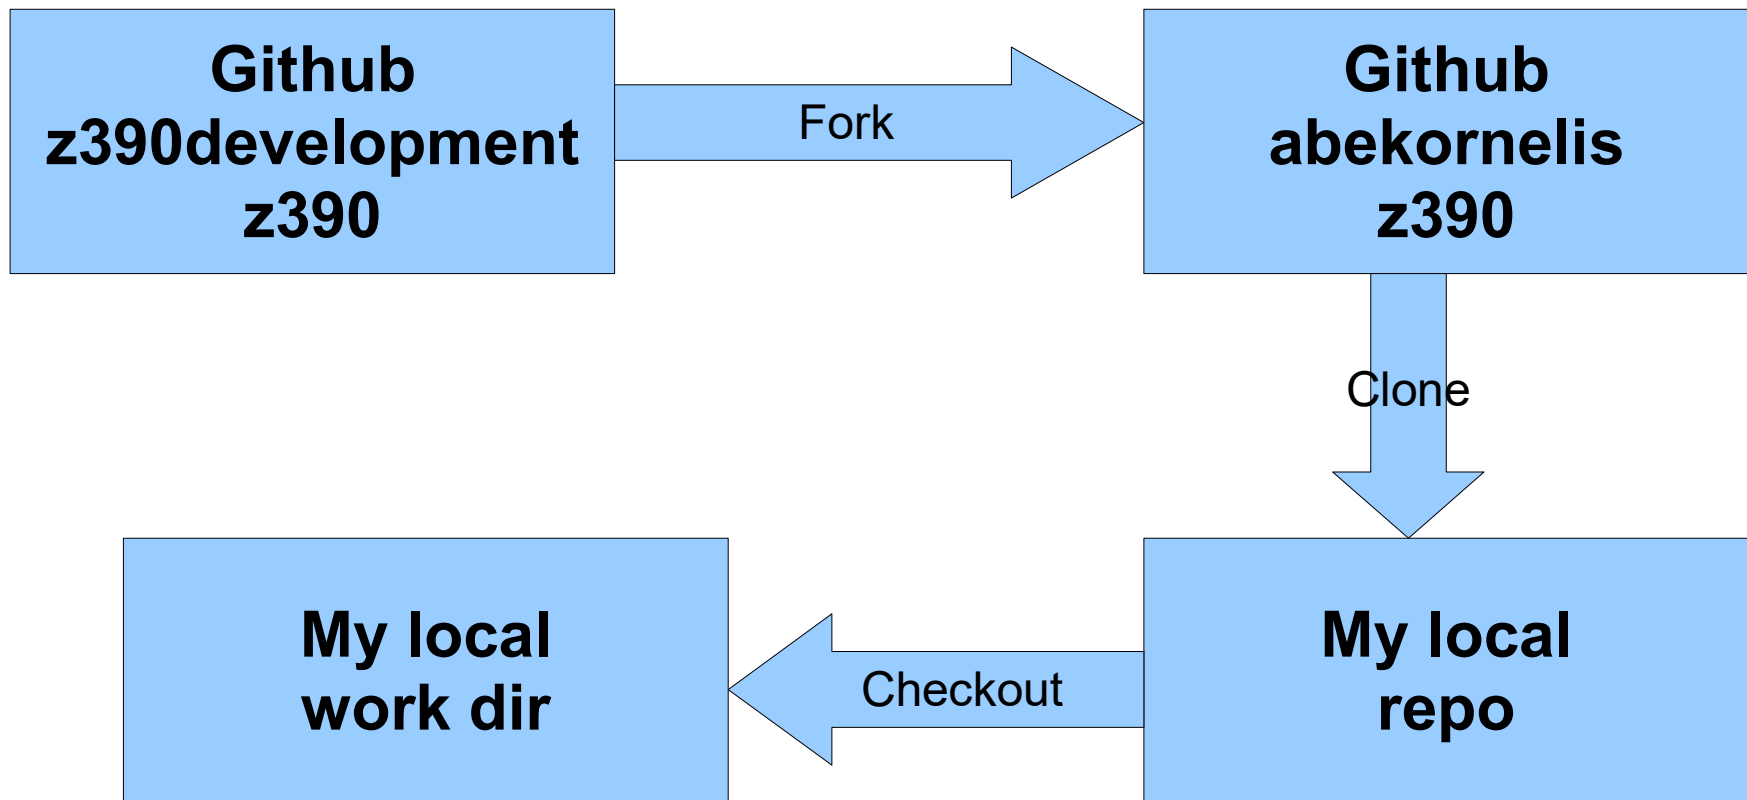

Create Local Repository

Repositories

Upload Changes to z390 repo