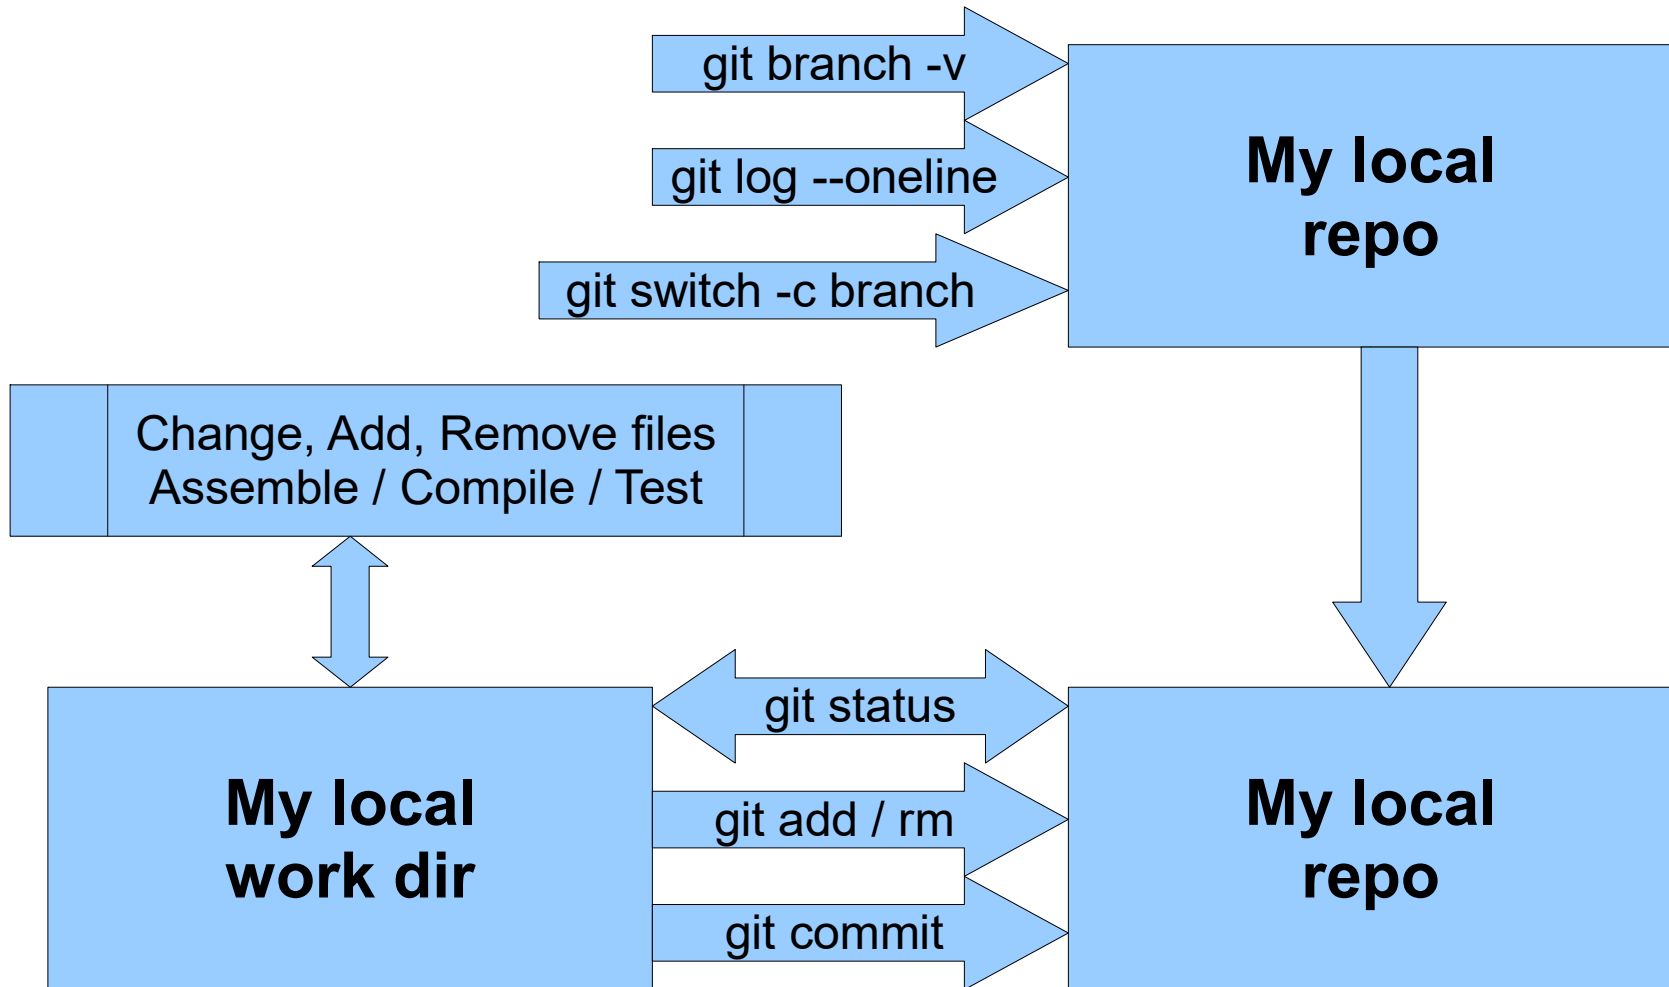

Create Local Repository

Repositories

Upload Changes to z390 repo